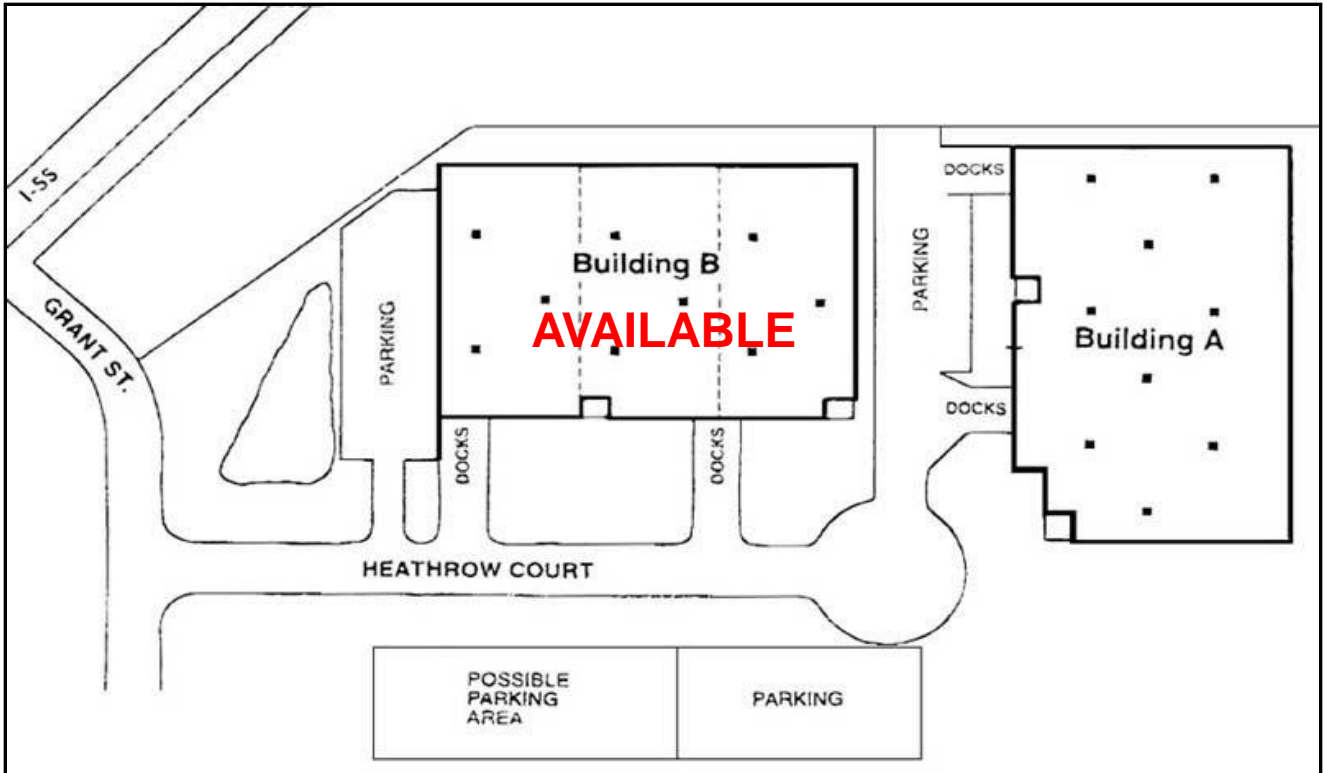

AVAILABLE: All-Purpose Industrial Space

Burr Ridge Industrial Park

417 Heathrow Court, Burr Ridge, IL 60527

Exterior

OP2MIZE, LLC / www.op2mize.com / 888-831-9595

"Optimal Commercial Real Estate Strategies"

Op2mize
Sustainable Intelligence™

AVAILABLE: All-Purpose Industrial Space

Burr Ridge Industrial Park

417 Heathrow Court, Burr Ridge, IL 60527

Office/Dock Areas

Warehouse

**For More Information
Contact Exclusive Agent:**