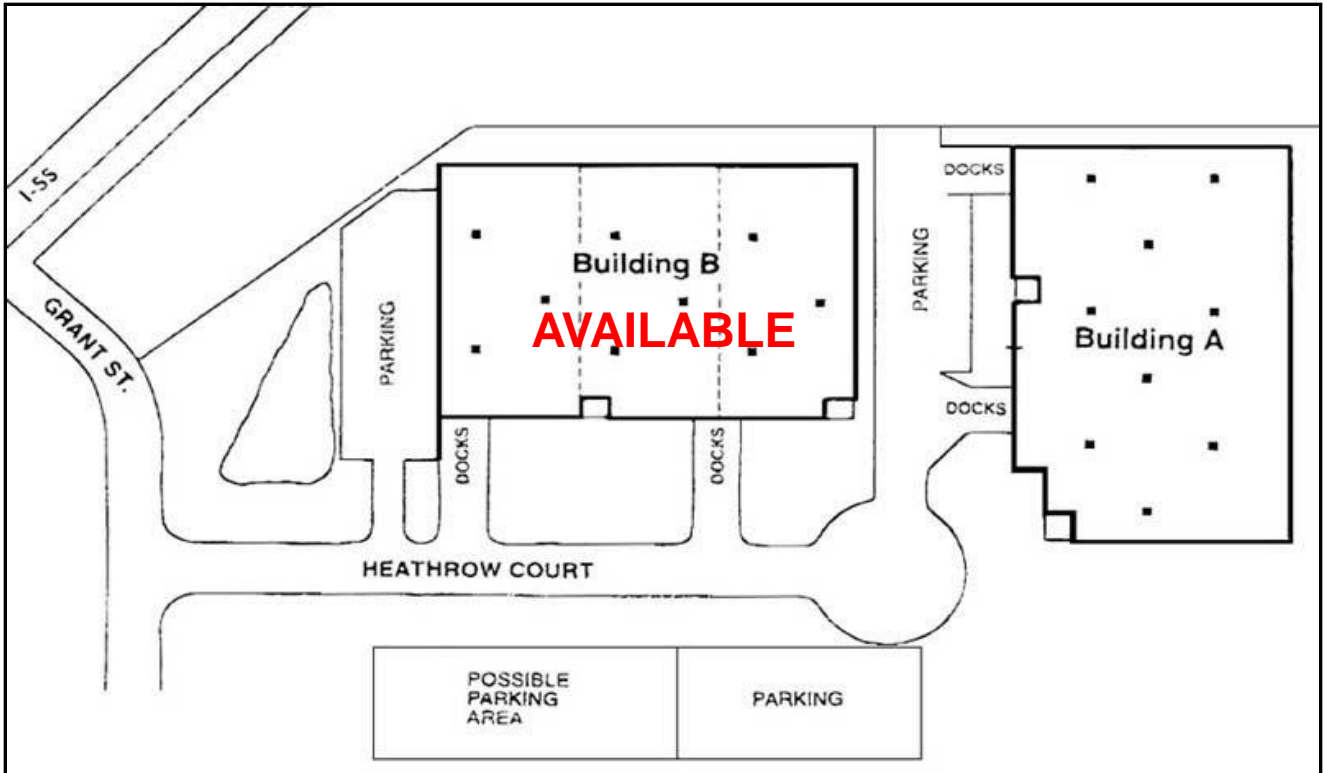

AVAILABLE: All-Purpose Industrial Space

Burr Ridge Industrial Park

417 Heathrow Court, Burr Ridge, IL 60527

Exterior

OP2MIZE, LLC / www.op2mize.com / 888-831-9595

"Optimal Commercial Real Estate Strategies"

Op2mize
Sustainable Intelligence™

AVAILABLE: All-Purpose Industrial Space

Burr Ridge Industrial Park

417 Heathrow Court, Burr Ridge, IL 60527

Office/Dock Areas

Warehouse

For More Information
Contact Exclusive Agent: